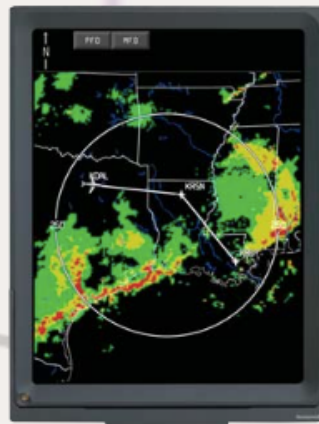

DU-1080 LCD configuration: Full flight deck integration featuring two PFDs and MFDs.
Offers increased redundancy and enhanced pilot situational awareness.

Honeywell